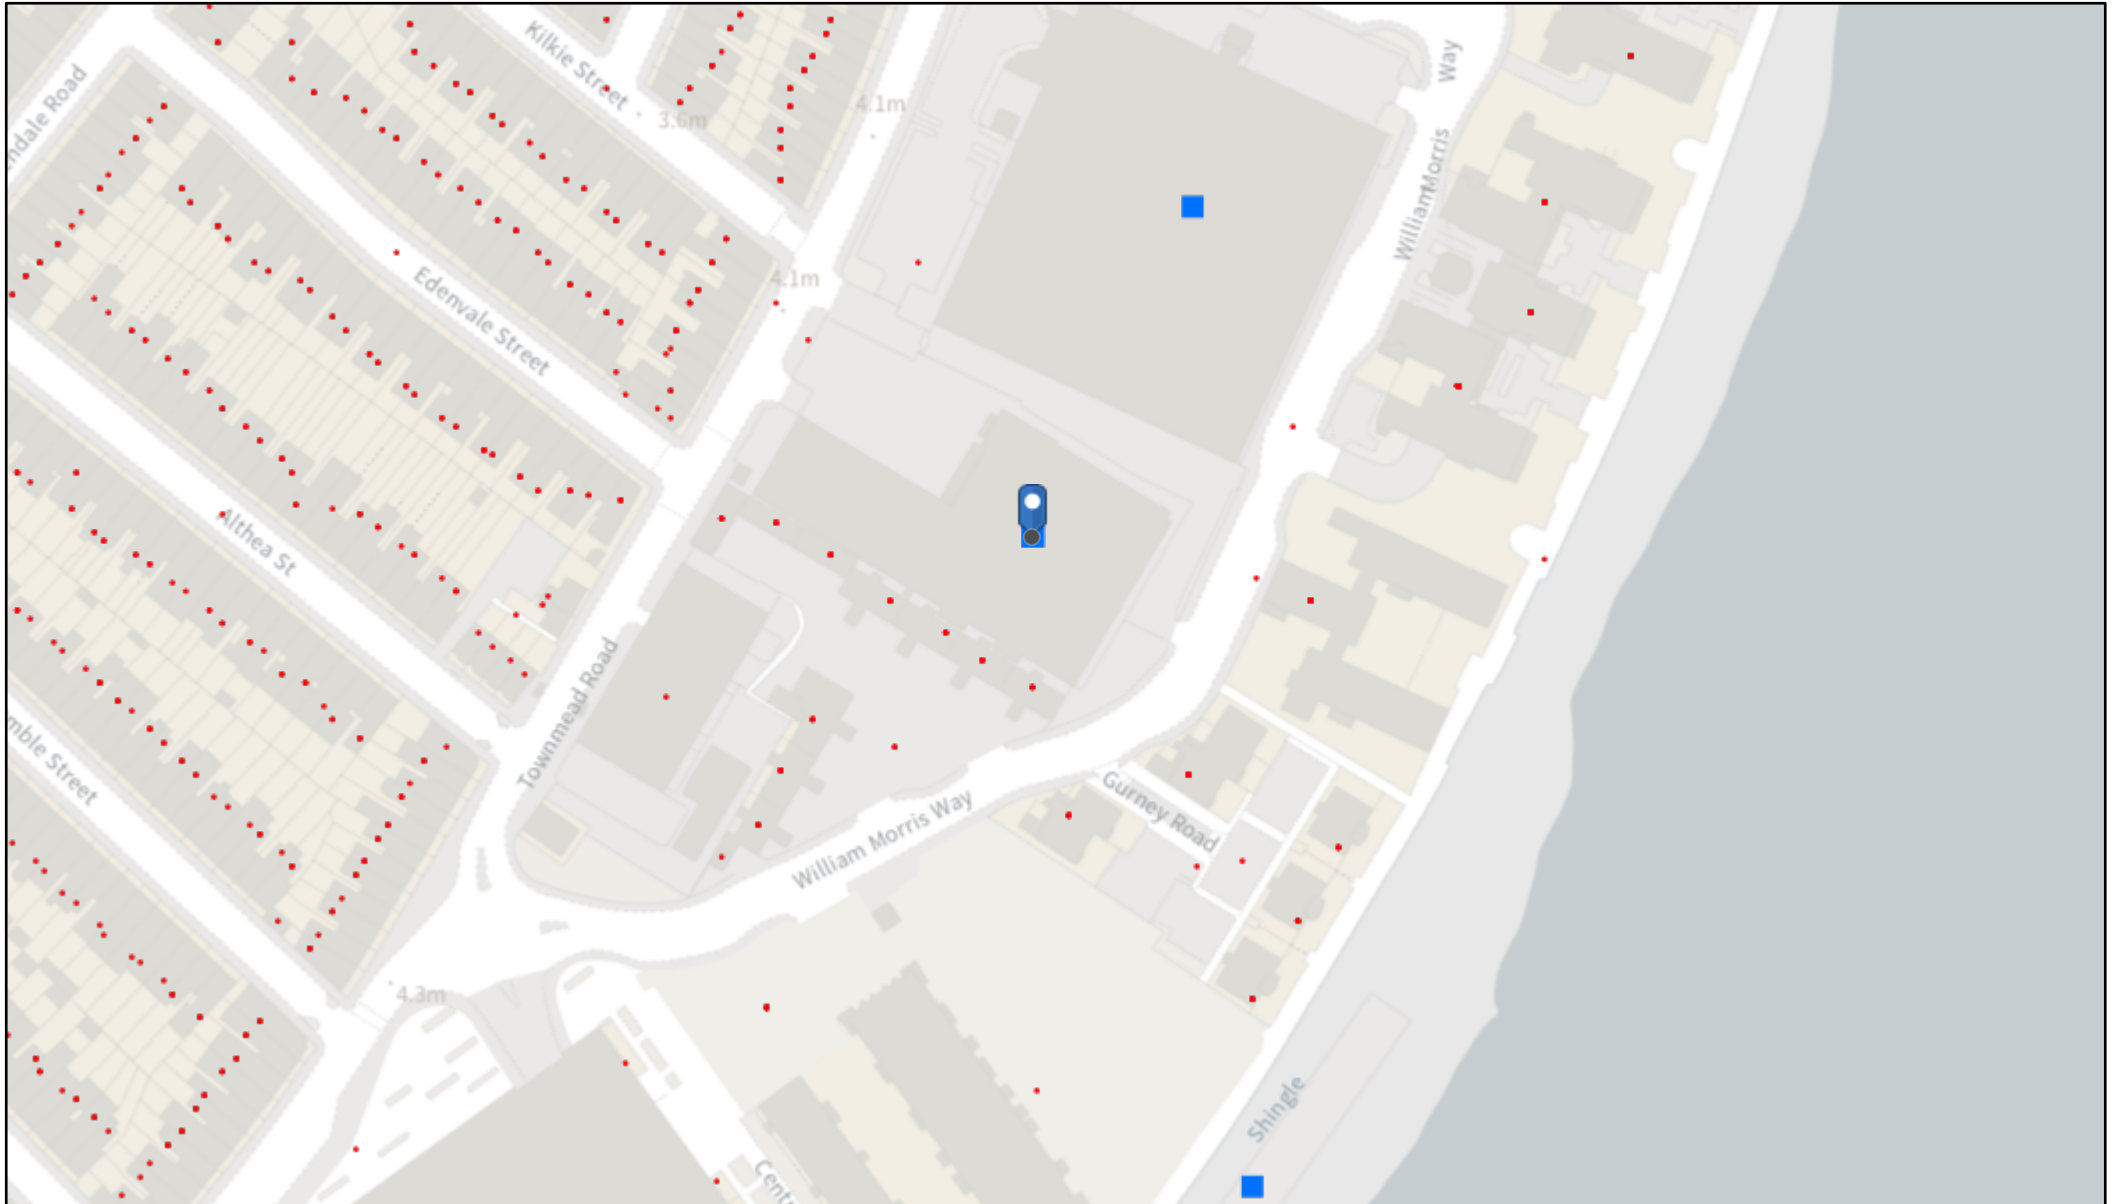

eGIS Web Map

06/10/2023, 08:41:15